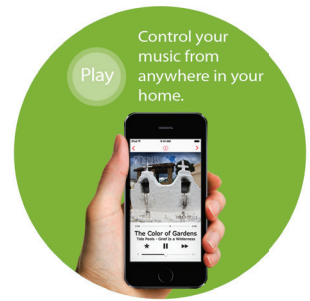

Step 3:

Technical Specifications

General

Device Interfaces	• IEEE 802.11n¹
LED	• Power/Status
Standards	• IEEE 802.11n/g/b,
Wireless Frequency Range	• 2.4 GHz to 2.4835 GHz
Antennas	• Two internal antennas

Functionality

Security	• Wi-Fi Protected Access (WPA/WPA2) • WEP 64/128-bit encryption	• WPS
Advanced Features	• QRS app support (iOS, Android)	
Device Management	• Web UI	

Physical

Dimensions	• 54 x 42 x 54.5 mm (2.13 x 1.65 x 2.15 inches)	
Weight	• 81.2 grams (0.18 lbs)	
Power	• Input: 110 to 125 V AC, 50/60 Hz	
Temperature	• Operating: 0 to 40 °C (32 to 104 °F)	• Storage: -20 to 65 °C (-4 to 149 °F)
Humidity	• Operating: 10% to 90% non-condensing	• Storage: 5% to 95% non-condensing
Certifications	• FCC • IC	• Wi-Fi Certified • CE

Order Information

Part Number	Description
DCH-M225	• Wi-Fi Audio Extender

¹Maximum wireless signal rate derived from IEEE Standard 802.11g, and 802.11n specifications. Actual data throughput will vary. Network conditions and environmental factors, including volume of network traffic, building materials and construction, and network overhead, lower actual data throughput rate. Environmental factors will adversely affect wireless signal range.

For more information

U.S.A. | 17595 Mt. Herrmann Street | Fountain Valley, CA 92708 | 800.326.1688 | dlink.com

Specifications are subject to change without notice. D-Link is a registered trademark of D-Link Corporation and its overseas subsidiaries. All other trademarks belong to their respective owners. ©2013 D-Link Corporation. All rights reserved.

Updated February 28, 2013

D-Link®
Building Networks for People