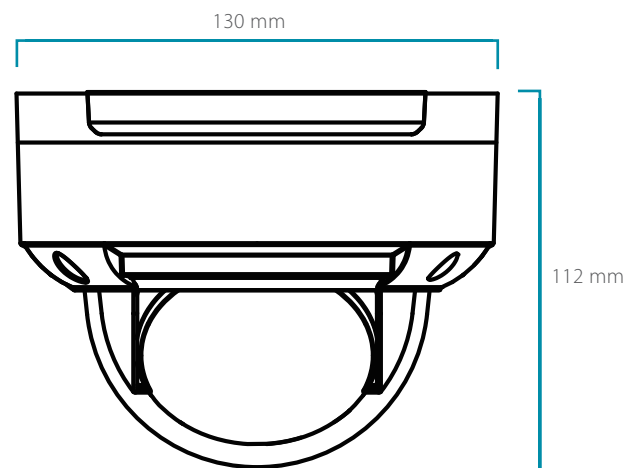

System Management

Event Management	- Motion detection - Multiple event notifications - Event notification and uploading of snapshots via e-mail or FTP - Event video recording via microSD card, D-ViewCam, D-Link NVR or ONVIF-compliant NAS
Remote Management	- Remote management via D-ViewCam software - Remotely take snapshots/video clips and save to a local hard drive - Configuration interface accessible via a web browser
System Requirements for Web Interface	- Operating System: Microsoft Windows - Browser: Internet Explorer 11 for full function; Chrome and Firefox (MJPEG only)
D-ViewCam System Requirements	- Operating System: Windows 10 - Protocol: Standard TCP/IP
D-ViewCam Software Functions	- Supports all management functions provided in the web interface - Scheduled motion trigger or manual recording options - Remote management of up to 64 cameras - Viewing of up to 64 cameras on one screen

General

Weight	750 g $\pm$ 5%
External Power Adapter	100 to 240 V AC, 50/60 Hz (Input), 12 V DC 1.5 A (Output)
Power Consumption	8 W $\pm$ 5% (PoE)
Operating Temperature	-30 to 50 °C (-22 to 122 °F)
Storage Temperature	-20 to 70 °C (-4 to 158 °F)
Operating/Storage Humidity	Max. 90% non-condensing
Dimension	130 mm x 130 mm x 112 mm (5.1 in x 5.1 in x 4.4 in)
Certifications	CE, FCC, RCM

Order Information

DCS-4618EK	Vigilance 8 Megapixel H.265 Outdoor Dome Camera
Hardware Version	A

¹ microSD card not included. Supports capacity up to 256 GB.