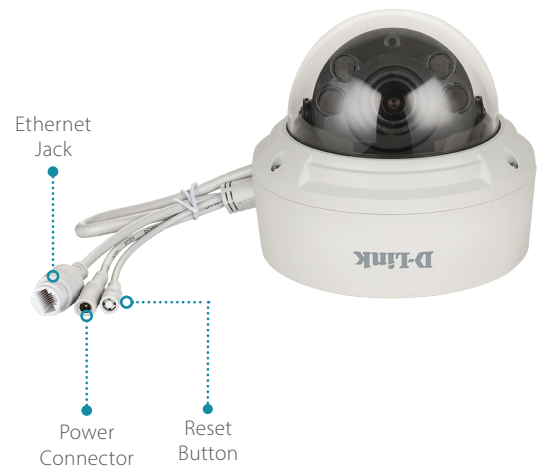

Camera

Camera Hardware Profile	1/2.5" 8-megapixel progressive CMOS sensor 30 meter IR illumination distance Minimum illumination: Color: 0.02 lux @(F1.4, AGC ON) B/W: 0 lux @(IR LED ON) Built-in Infrared-Cut Removable (ICR) Filter module 18x digital zoom Minimum object distance 0.5 m Focal length: 3.3 mm - 12 mm Aperture: F1.4 Angle of view: (H) 108.6° - 35° (V) 56° - 21° (D) 125° - 42° 3-axis adjustment angle (non-motorized): Pan: 355° Tilt: 10° - 90° Rotate: 355°

Camera Housing	IP66 certified weatherproof housing Supports IK10 standard

Image Features	Configurable image size/quality/frame rate/bit rate Time stamp and text overlays Configurable shutter speed/brightness/saturation/contrast/sharpness/3D filter Configurable motion detection area Configurable privacy mask zones Auto White Balance (AWB) Auto Gain Control (AGC) Wide Dynamic Range (WDR) Corridor mode

Video Compression	Simultaneous H.265/H.264/MJPEG format compression JPEG for still images

Max. Video Resolution and Frame Rate	3840 x 2160 at up to 20 fps

External Device Interfaces	microSD card slot¹ Reset button 10/100 Base-TX Fast Ethernet port (supports 802.3af PoE Class 3)

Network

Network Protocols	IPv4 HTTP/HTTPS RTSP/RTP/RTCP TCP UDP DHCP DNS DDNS NTP FTP SMTP Client ONVIF Profile S compliant ARP ICMP PPPoE SNMP v1/v2c/v3