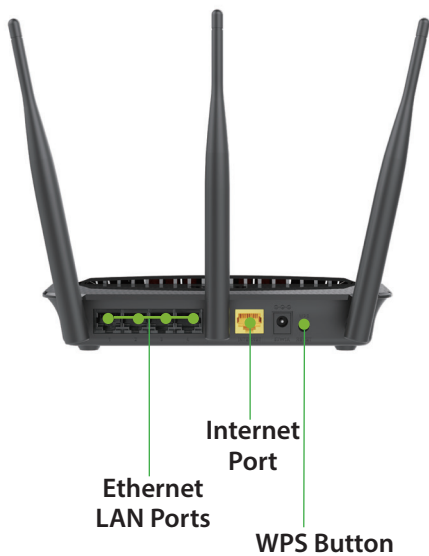

### Overview

The DIR-813 AC750 Wi-Fi Router is an affordable yet powerful wireless networking solution which combines the latest high-speed 802.11ac Wi-Fi specification with dual-band technology and fast Ethernet ports to deliver a seamless networking experience. The increased range and reliability of wireless AC technology reaches farther into your home, and the DIR-813's advanced security features keep your network and data safe from intruders.

### More Antennas More Coverage

Unlike most of the AC750 routers that only have 2 antennas, the DIR-813 has 3 high gain antennas for optimal coverage. Smart technology will allow the DIR-813 to choose the best antenna so you will have the best wireless experience.

### Repeater Mode

The DIR-813 AC750 Wi-Fi Router also works as a repeater. You can extend the range of your wireless network without any hassle in those wireless dead zones.