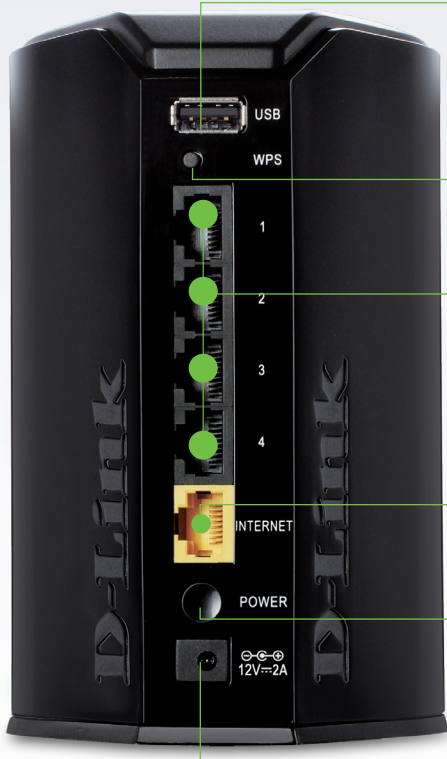

USB SharePort™
Share media from a USB external hard drive or thumb (flash) drive

WPS Push Button
Easily and securely connect new devices with the push of a button

4 Gigabit LAN Ports
Connects up to 4 wired devices