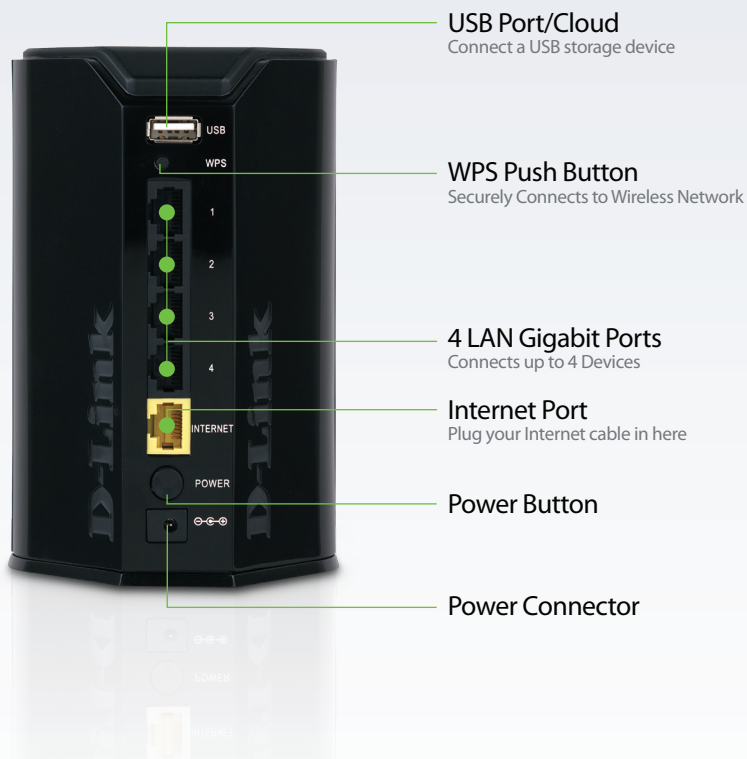

The DIR-636L also comes with 4 Gigabit ports for connecting Ethernet-enabled devices. This lets you connect up to 4 entertainment devices for super-fast connections. This is perfect for an entertainment system. You can also use this to hook up a home office.

USB Port

You can share a USB storage device, providing network storage for everyone to share.

mydlink™ App

Free mobile app for monitoring and controlling your network from anywhere

Control and monitor your network from anywhere. Access security and network information and view web browsing history all through the free mydlink Smartphone app or web portal. Never worry about the security of your home network again.

SharePort Mobile App

Free mobile app for enjoying your media files

Enjoy your videos, music and photos from your Smartphone or Tablet. Just download the free app and connect an external hard drive or other USB drive to your SharePort Mobile-enabled D-Link router.

Add a D-Link Cloud Camera

- Keep an eye on what's important from anywhere
- Easily view & manage your camera from mydlink.com

Back

USB Port/Cloud
Connect a USB storage device

WPS Push Button
Securely Connects to Wireless Network