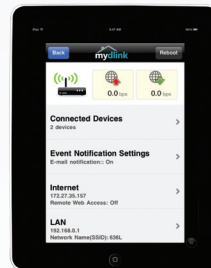

For Internet Access:

- Cable or DSL Modem
- Subscription with an Internet Service Provider (ISP)

Mobile Apps:

- SharePort Mobile App Requires iOS 4.3 or higher

Suggested Products:

- D-Link Rangebooster N USB Adapter (DWA-140)

With mydlink Cloud Services you can:

- See what devices are connecting to your network
- View web browsing history in real time
- Block unwanted device connections
- Set up automatic email alerts

4 Gigabit Ports

The DIR-636L also comes with 4 Gigabit ports for connecting Ethernet-enabled devices. This lets you connect up to 4 entertainment devices for super-fast connections. This is perfect for an entertainment system. You can also use this to hook up a home office.

USB Port

You can share a USB storage device, providing network storage for everyone to share.

mydlink™ App

Free mobile app for monitoring and controlling your network from anywhere

Control and monitor your network from anywhere. Access security and network information and view web browsing history all through the free mydlink Smartphone app or web portal. Never worry about the security of your home network again.